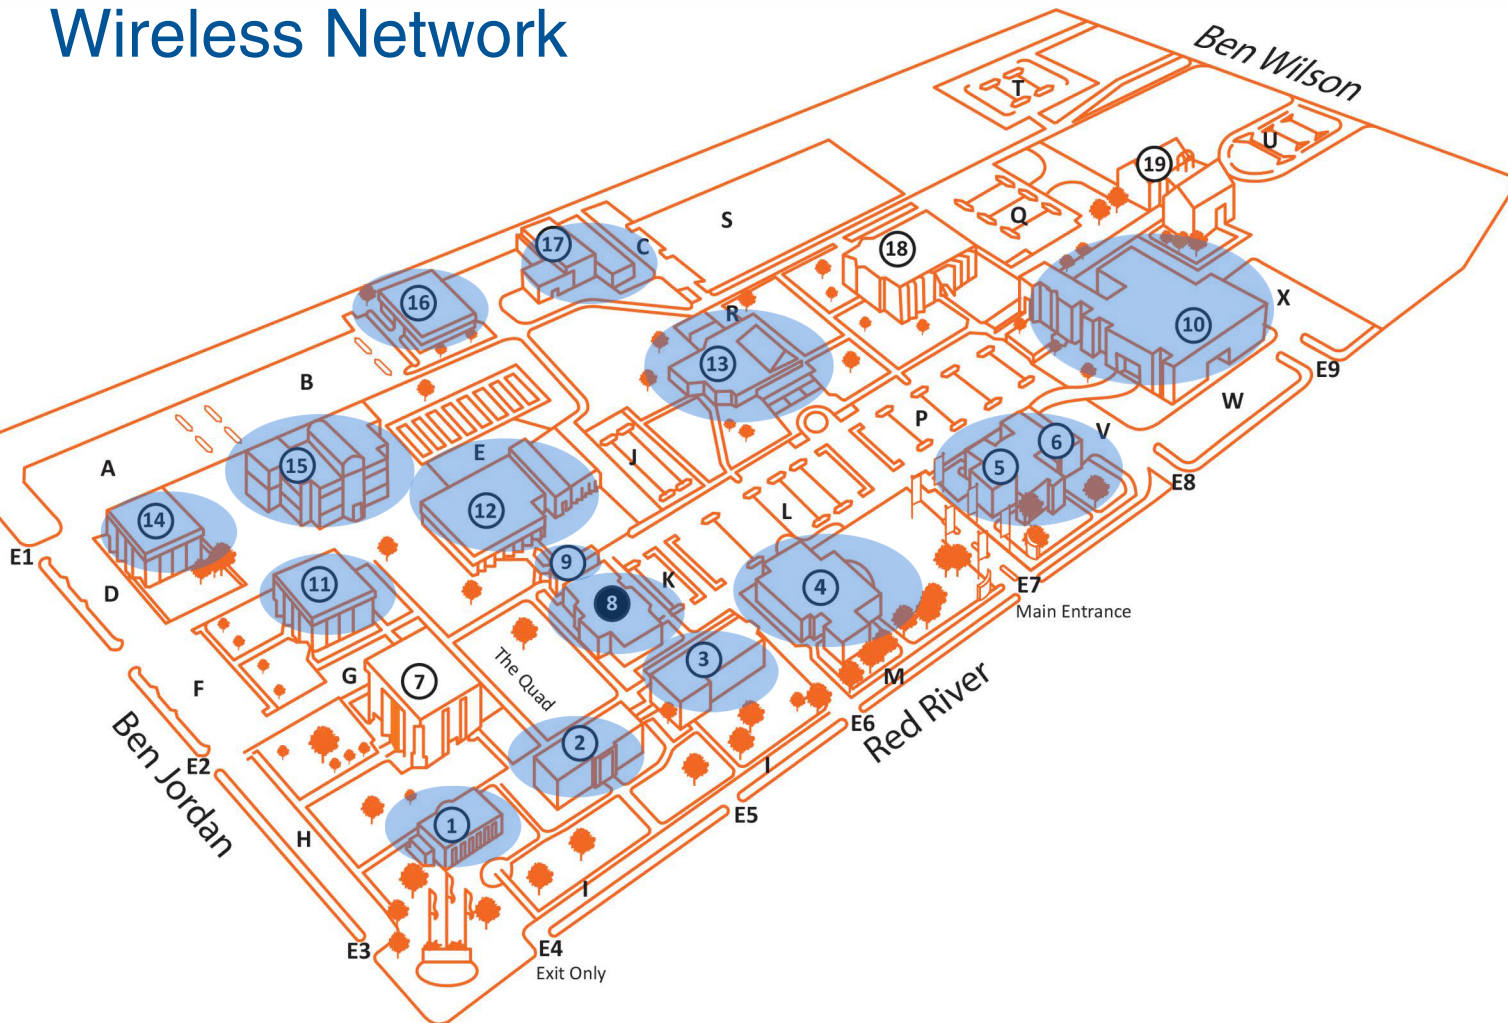

Campus Map

Victoria College
University of Houston-Victoria

Wireless Network

Victoria College

- 1 Museum of the Coastal Bend
- 2 Academic Building (AB)
- 3 Johnson Hall (JH)
- 4 Fine Arts (FA)
- 5 Allied Health (AH)
- 6 Johnson Symposium (JS)
- 7 VC/UHV Library (LIB)
- 8 **Welcome Center/ Student Services**
- 9 Betsy Wright Building (BWB)
- 10 Health Sciences Center (HSC)
- 11 Language Building (L)
- 12 Sports Center (SPCTR)
- 13 Student Center/Bookstore
- 14 Continuing Education Center (CEC)
- 15 Technology Center (TC)
- 16 William Wood Building (WB)
- 17 College Services & Training Building (CST)

University of Houston-Victoria

- 18 UHV West
- 19 UHV Center

Parking

A – X Student, Employee, and Visitor Parking

Student and Visitor parking is allowed in any unmarked space. No permit is required.

Reserved spaces (Yellow curb) require employee permit (\$25 fine per violation)

Students and visitors may use reserved spaces after 5:00 p.m.

Handicap spaces (Blue curb) require state-issued permit. (\$50 fine per violation)

E - Entrances

Please note the VC/UHV Library has wifi access through UHV.