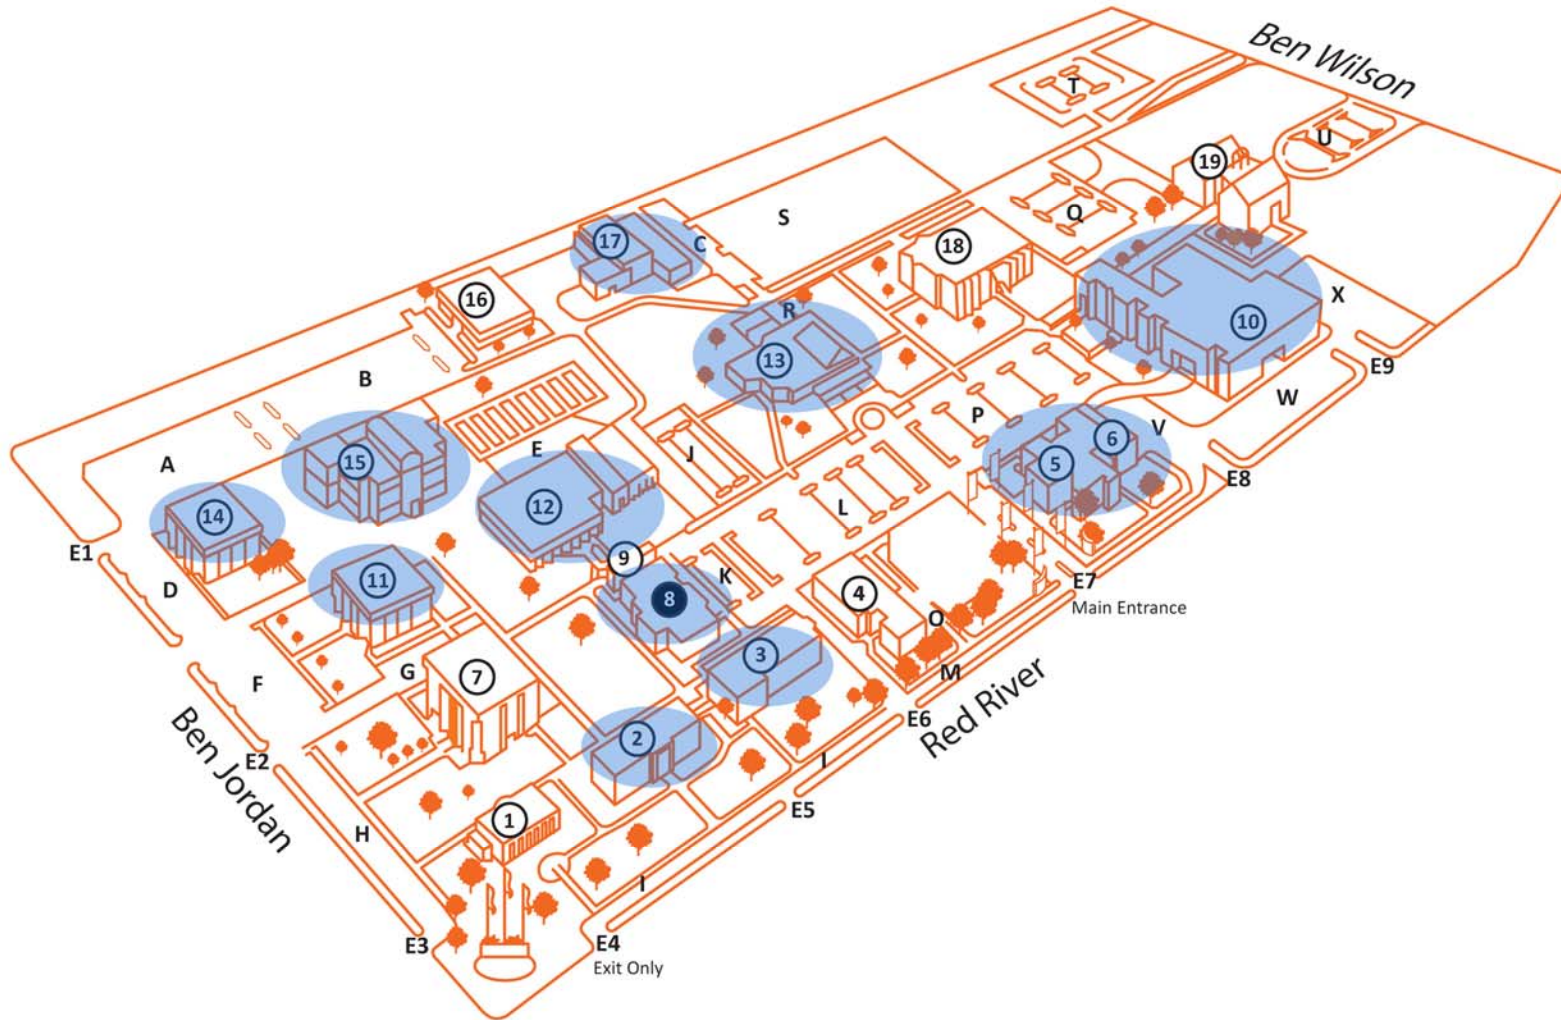

CAMPUS MAP

Victoria College
and the University of Houston-Victoria

Wireless Network

Victoria College

- 1 Museum of the Coastal Bend
- 2 Academic Building (AB)
- 3 Johnson Hall (JH)
- 4 Fine Arts (FA)
- 5 Allied Health (AH)
- 6 Johnson Symposium (JS)
- 7 Library (LIB)
- 8 Welcome Center/ Student Services
- 9 Building A
- 10 Health Sciences Center (HSC)
- 11 Language Building (L)
- 12 Sports & Fitness Center (SPCTR)
- 13 Student Center/Bookstore
- 14 Continuing Education Center (CECTR)
- 15 Technology Center (TC)
- 16 William Wood Vocational Building (WB)
- 17 College Services & Training Building (CST)

University of Houston-Victoria

- 18 UHV West
- 19 UHV Center

Parking

A – X Student, Employee, and Visitor Parking

Student and Visitor parking is allowed in any unmarked space. No permit is required.

Reserved spaces (Yellow curb) require employee permit (\$25 fine per violation)

Students and visitors may use reserved spaces after 5:00 p.m.

Handicap spaces (Blue curb) require state-issued permit. (\$50 fine per violation)

E - Entrances