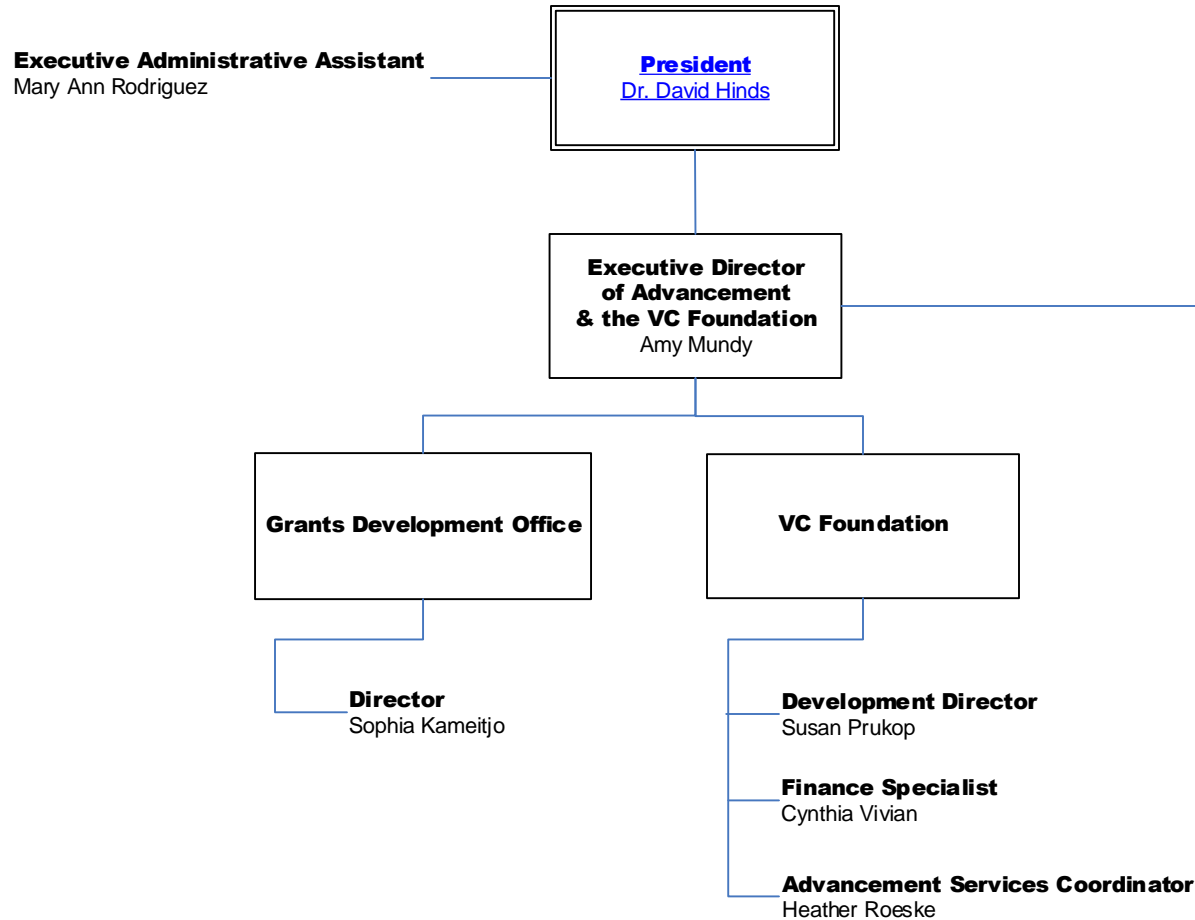

Program Counselor
Magali Silva

Academic Advisor
Joy Sixtos

Administrative Assistant II
Ana Hernandez

Lead Tutor
AlmaJane Musselman

HUMAN RESOURCES

Executive Administrative Assistant
Mary Ann Rodriguez

ADVANCEMENT

VC Foundation Board of Directors

- Penni Gietz, President
- Ben Galvan, Vice President
- Mike Rivet, Secretary
- Gary Worsham, Treasurer
- Luis A. Guerra, Trustee Representative
- Dr. Josie Rivera, Trustee Representative
- John Zacek, Trustee Representative
- Bruce Bauknight, MD
- Bill Blackwell
- Charla Borchers Leon
- Elton E. Calhoun
- Dr. Ruth Constant
- J.J. Craig
- Bill Gibbens
- Judge Beatriz Q. Gonzalez
- Steve Hipes
- Dr. Michael Hummel
- Kathy Hunt
- Clay Kolle
- David McLarry
- Terrell Mullins
- David Murphy
- Kyle Noack
- LuAnn O'Connor
- Carole Oliphant
- Peter Paul Rojas, MD
- Shane Sklar
- Vee Strauss