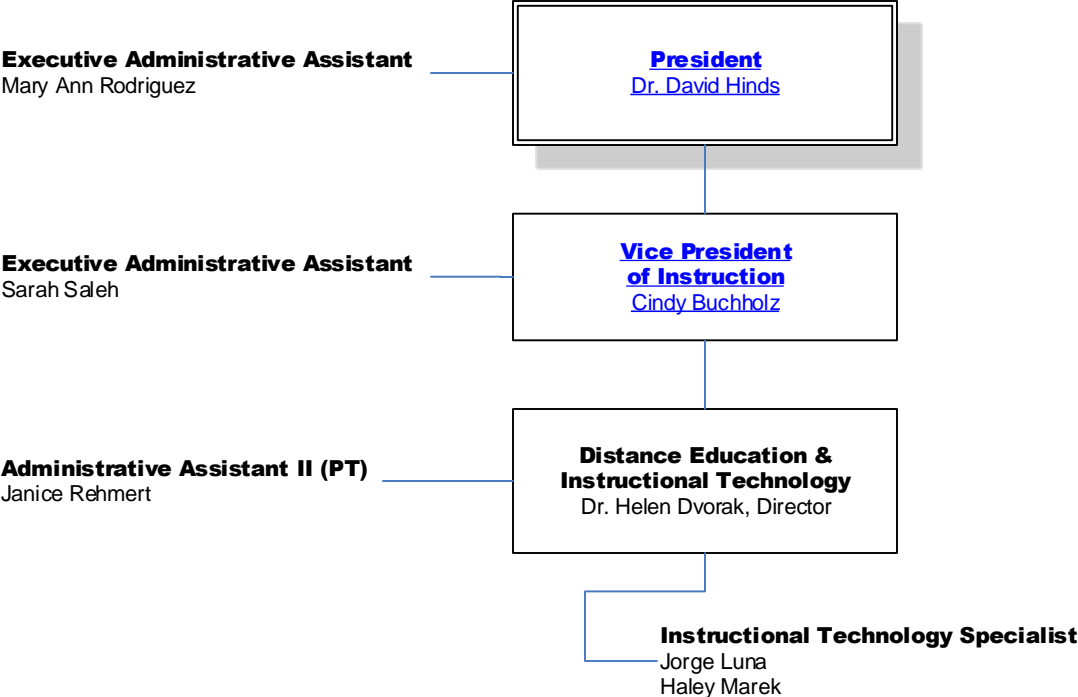

Physics
Calvin Hill

Geology
Matthew Weiler

DISTANCE EDUCATION & INSTRUCTIONAL TECHNOLOGY

VICTORIA COLLEGE GONZALES CENTER

----- Indicates cooperative working relationship

Executive Administrative Assistant
Mary Ann Rodriguez