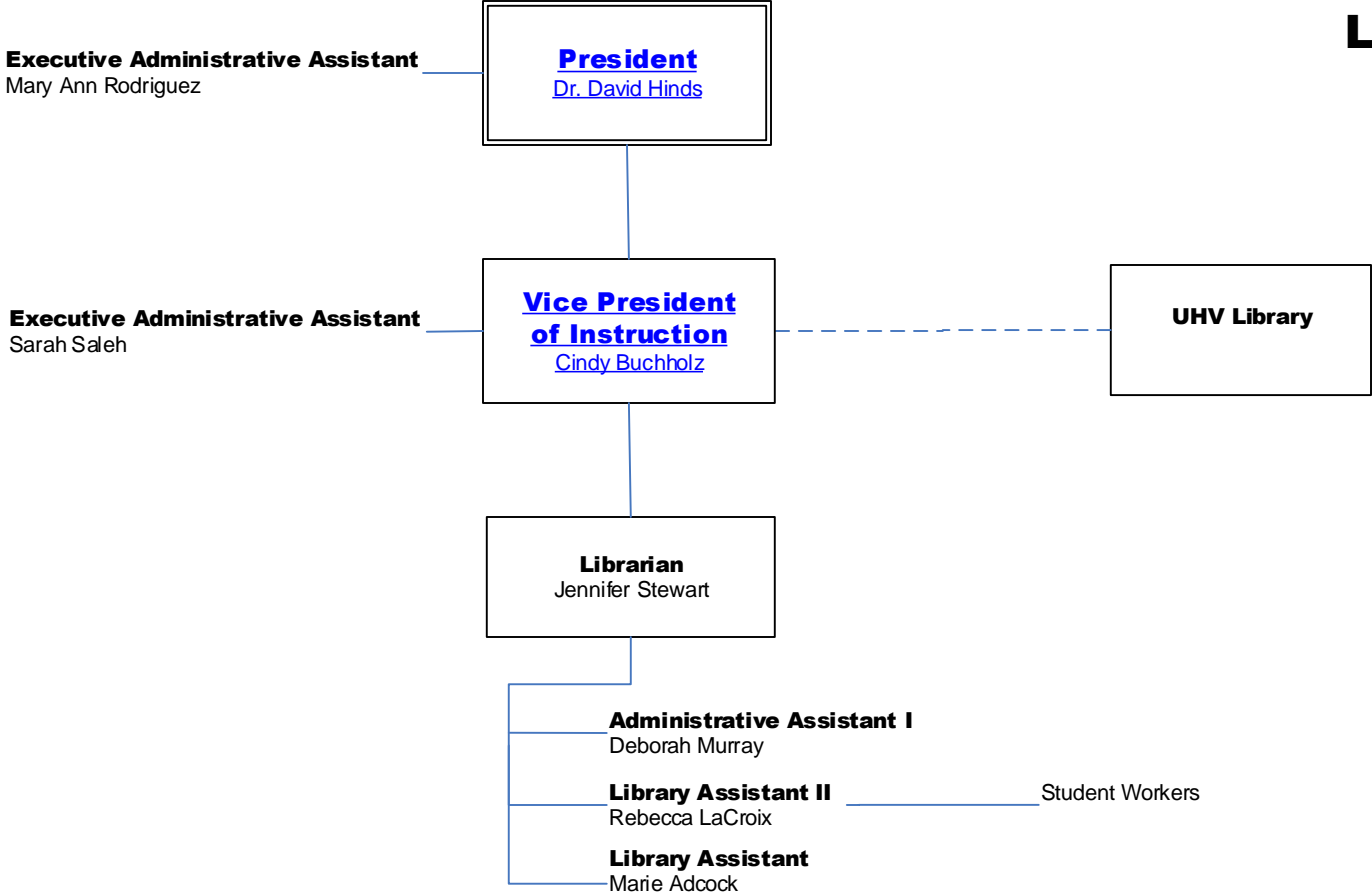

VICTORIA COLLEGE LIBRARY

----- Indicates cooperative working relationship