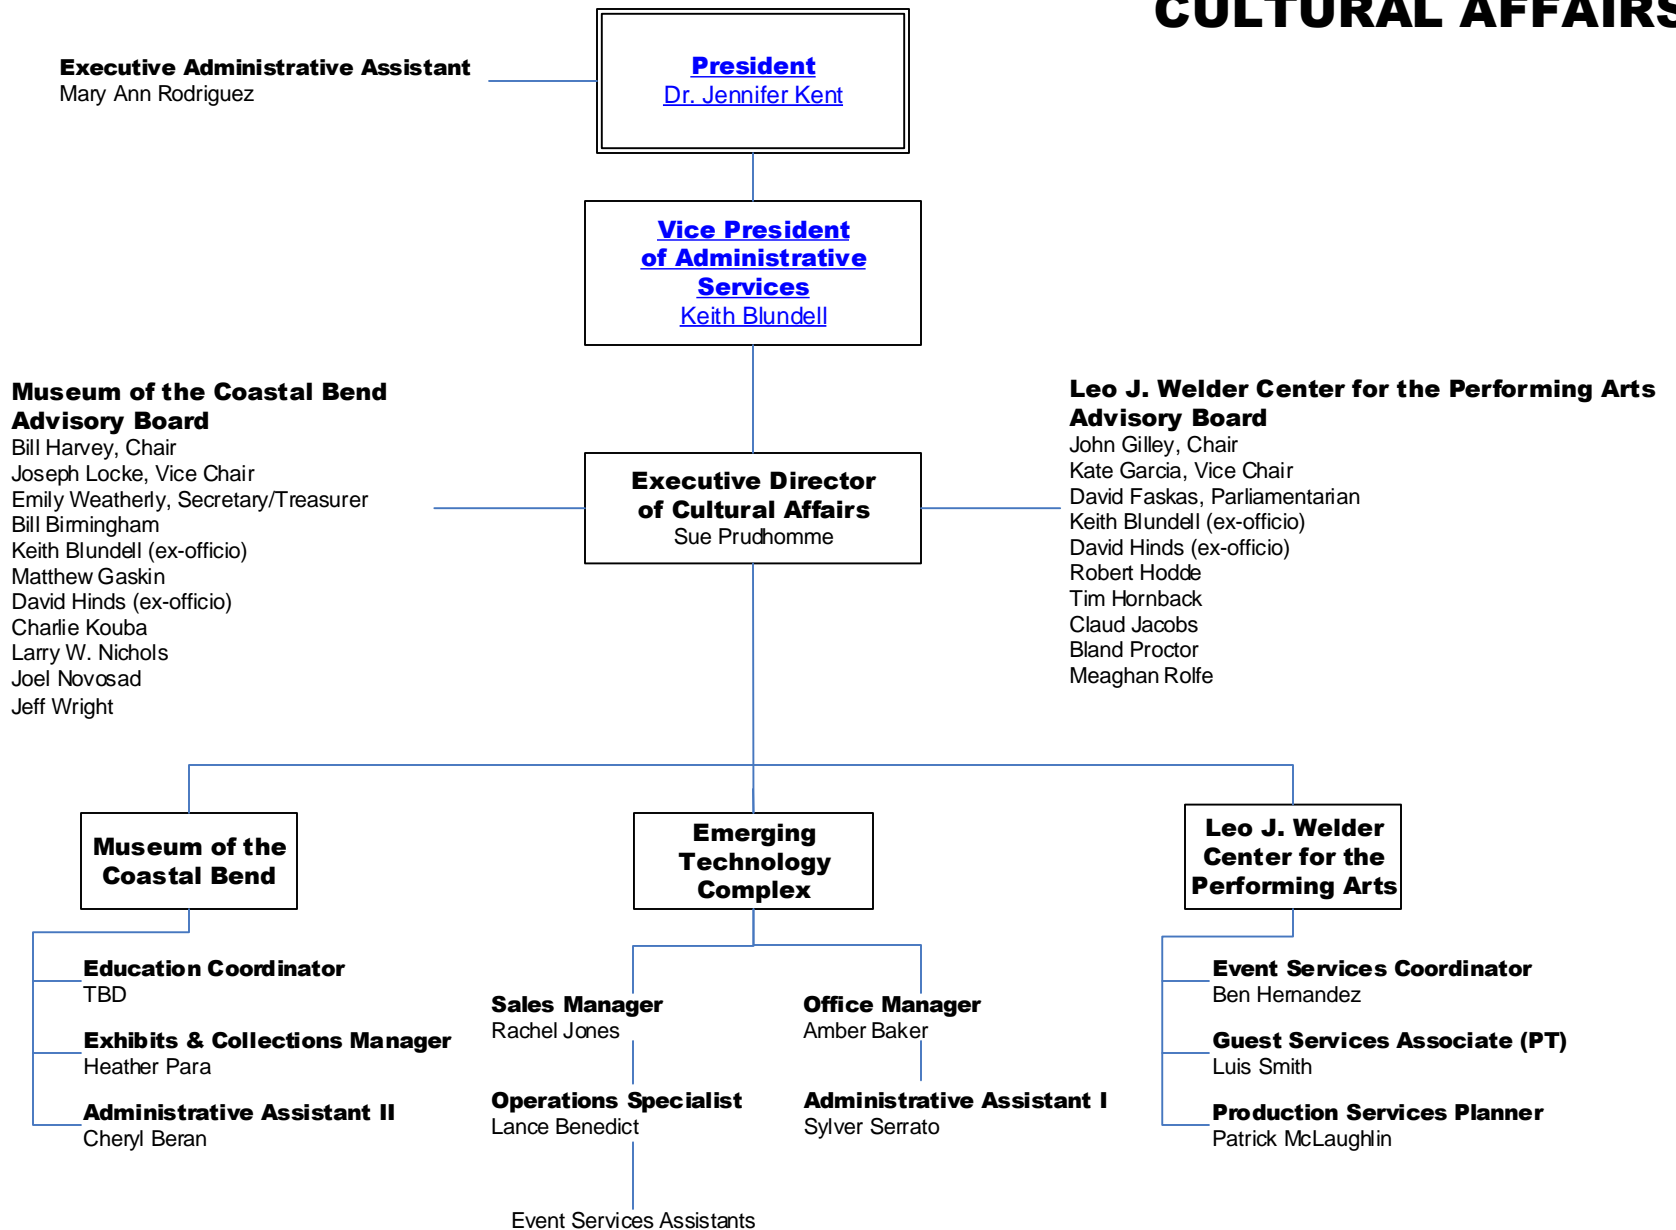

----- Indicates cooperative working relationship

CULTURAL AFFAIRS

TECHNOLOGY SERVICES

STUDENT SERVICES

* Disability Support Services

KEY Center

(Funded through the Department of Education)
(Sponsored by Victoria College)