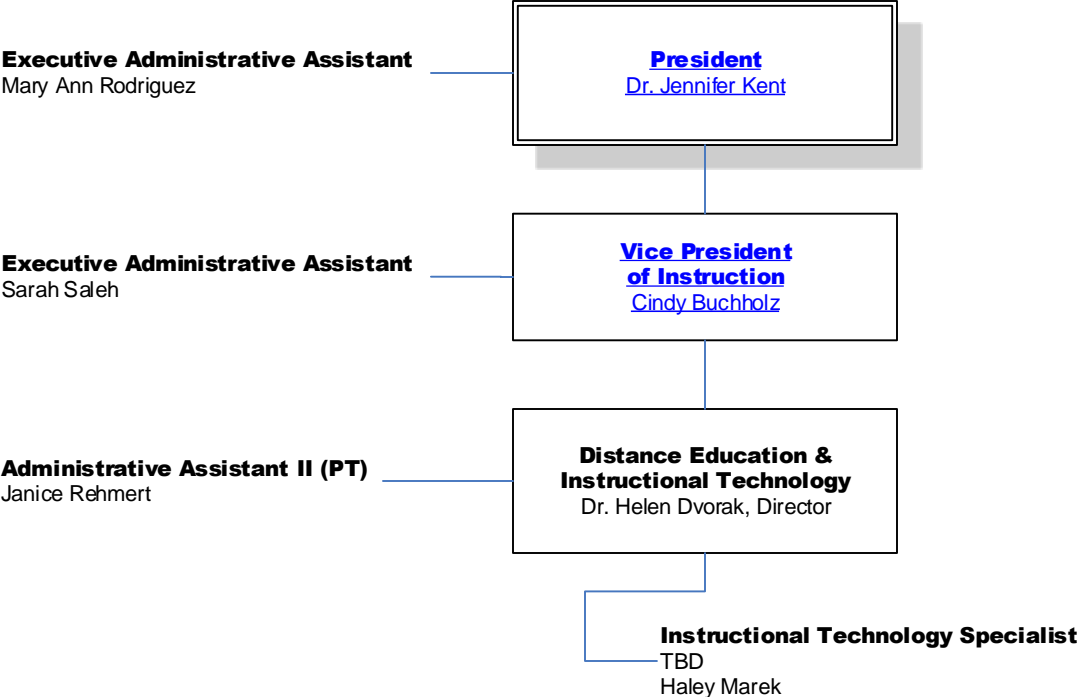

Physics
Calvin Hill

Geology
Matthew Weiler

DISTANCE EDUCATION & INSTRUCTIONAL TECHNOLOGY

VICTORIA COLLEGE GONZALES CENTER

----- Indicates cooperative working relationship

Executive Administrative Assistant
Mary Ann Rodriguez