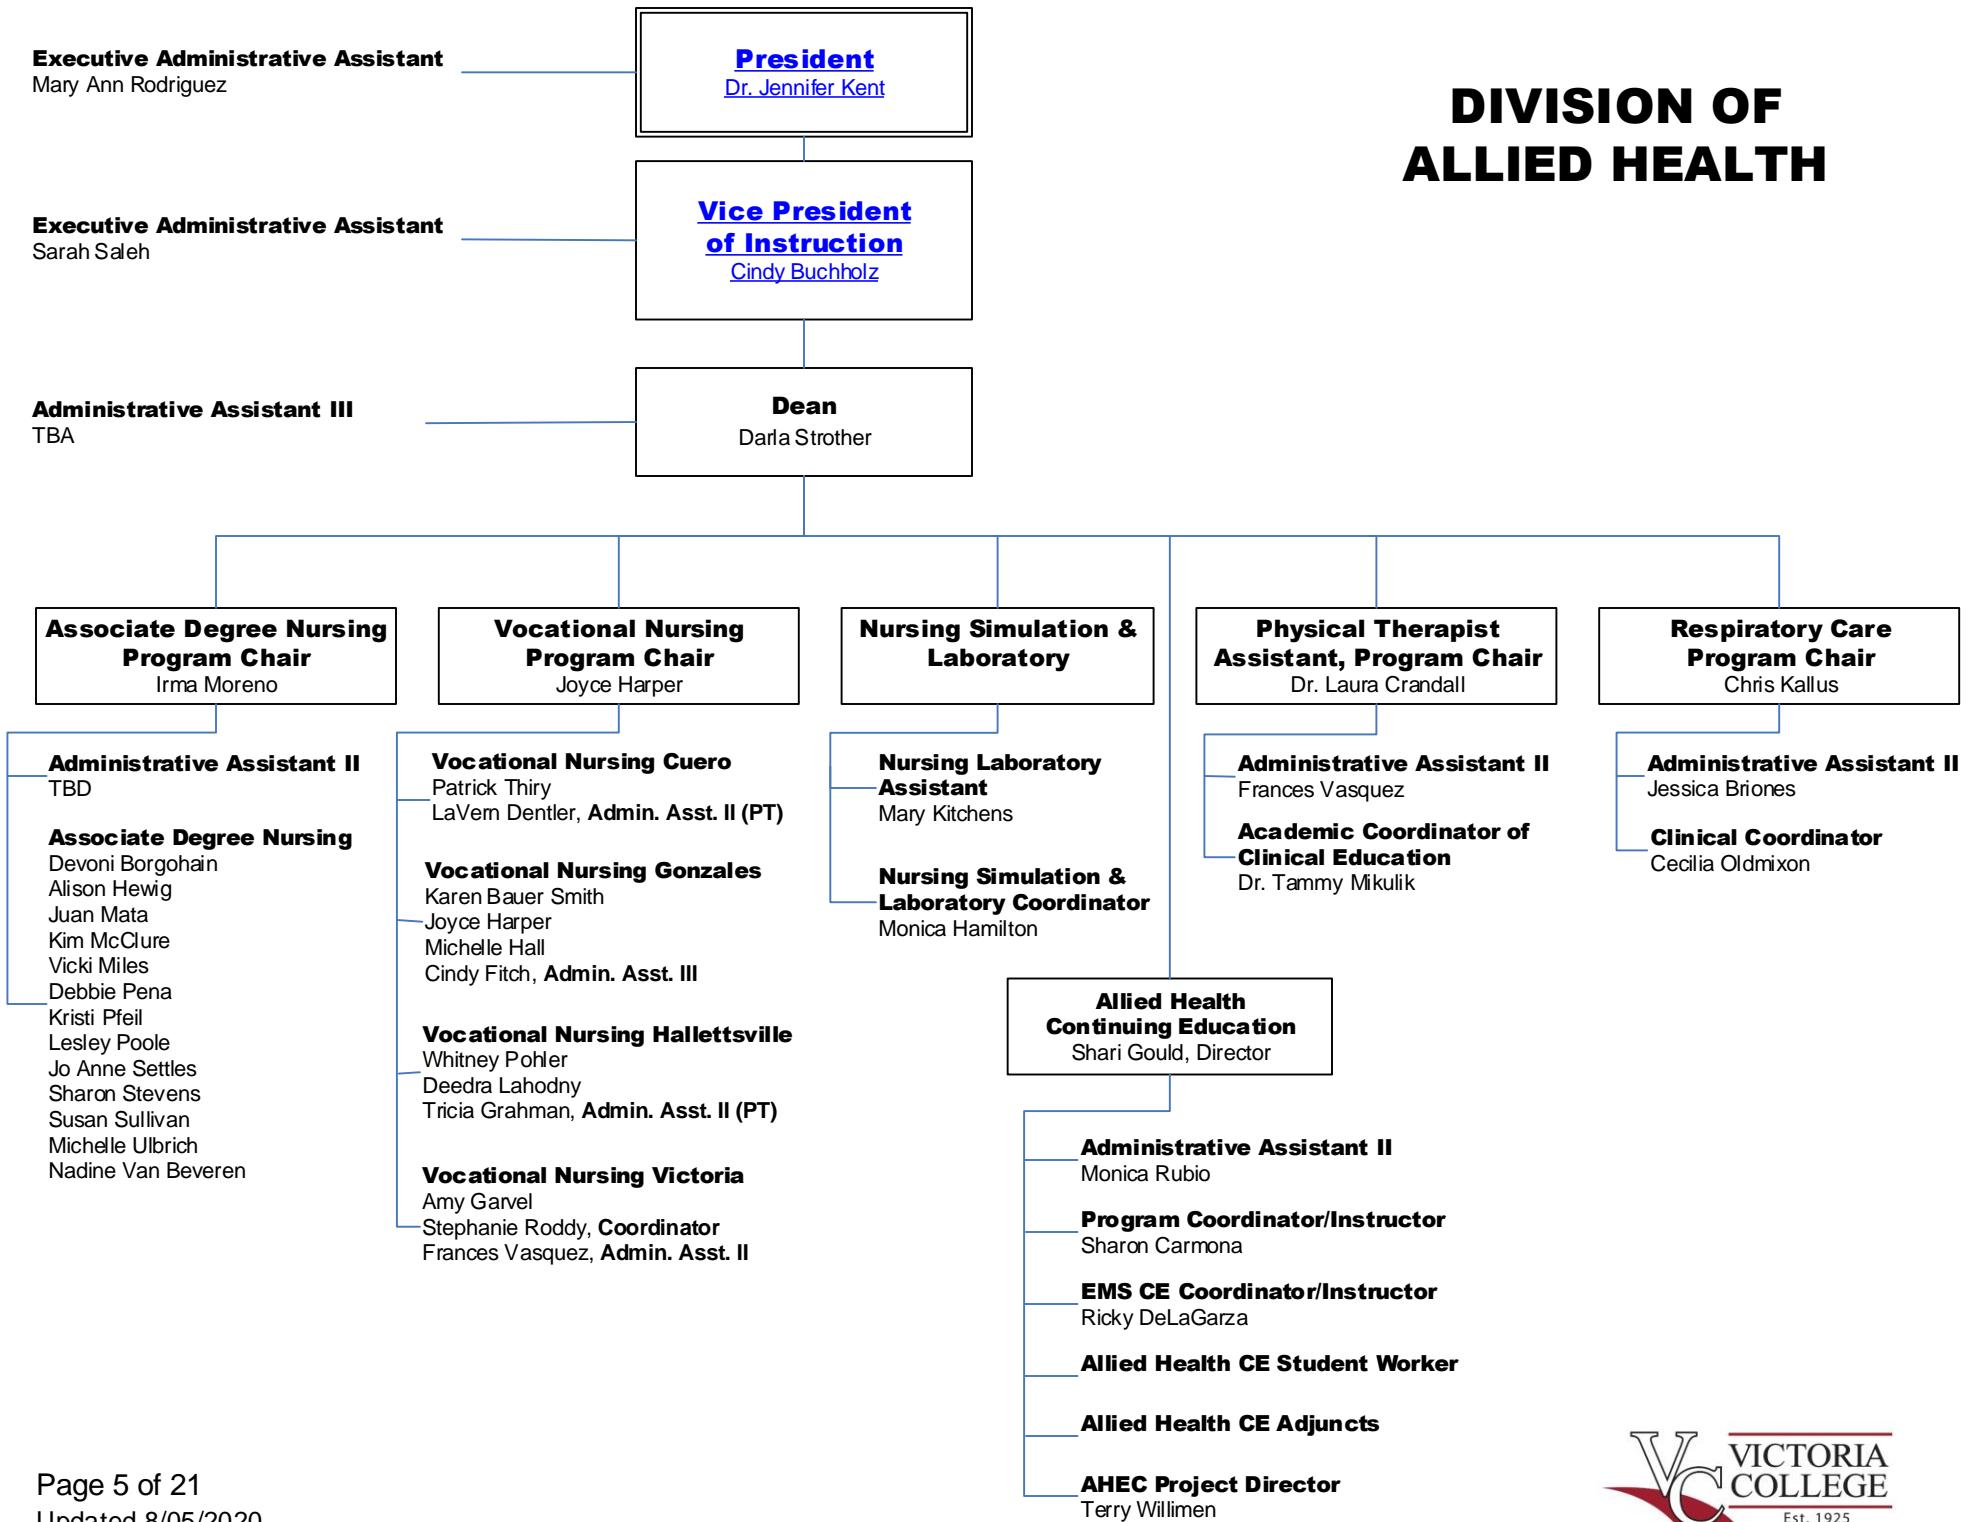

ADMINISTRATION

Board of Trustees
V. Bland Proctor, Chair
Luis A. Guerra, Vice Chair
John E. Zacek, Secretary
Dr. Daniel A. Cano
Catherine R. McHaney
Dr. Josie Rivera
Ronald B. Walker

President
Dr. Jennifer Kent

Executive Director, Human Resources
[Terri Kurtz](#)

Executive Director, Advancement & the VC Foundation
[Amy Mundy](#)

Director, Marketing & Communications
[Darin Kazmir](#)

INSTRUCTION

----- Indicates cooperative reporting relationship

DIVISION OF ACADEMIC SUPPORT & STUDENT SUCCESS

ADULT EDUCATION

DIVISION OF ALLIED HEALTH

DIVISION OF ARTS, HUMANITIES, & SOCIAL SCIENCES

DIVISION OF CAREER & TECHNICAL EDUCATION

*Curriculum Coordinator

DIVISION OF SCIENCE, MATHEMATICS, & PHYSICAL EDUCATION