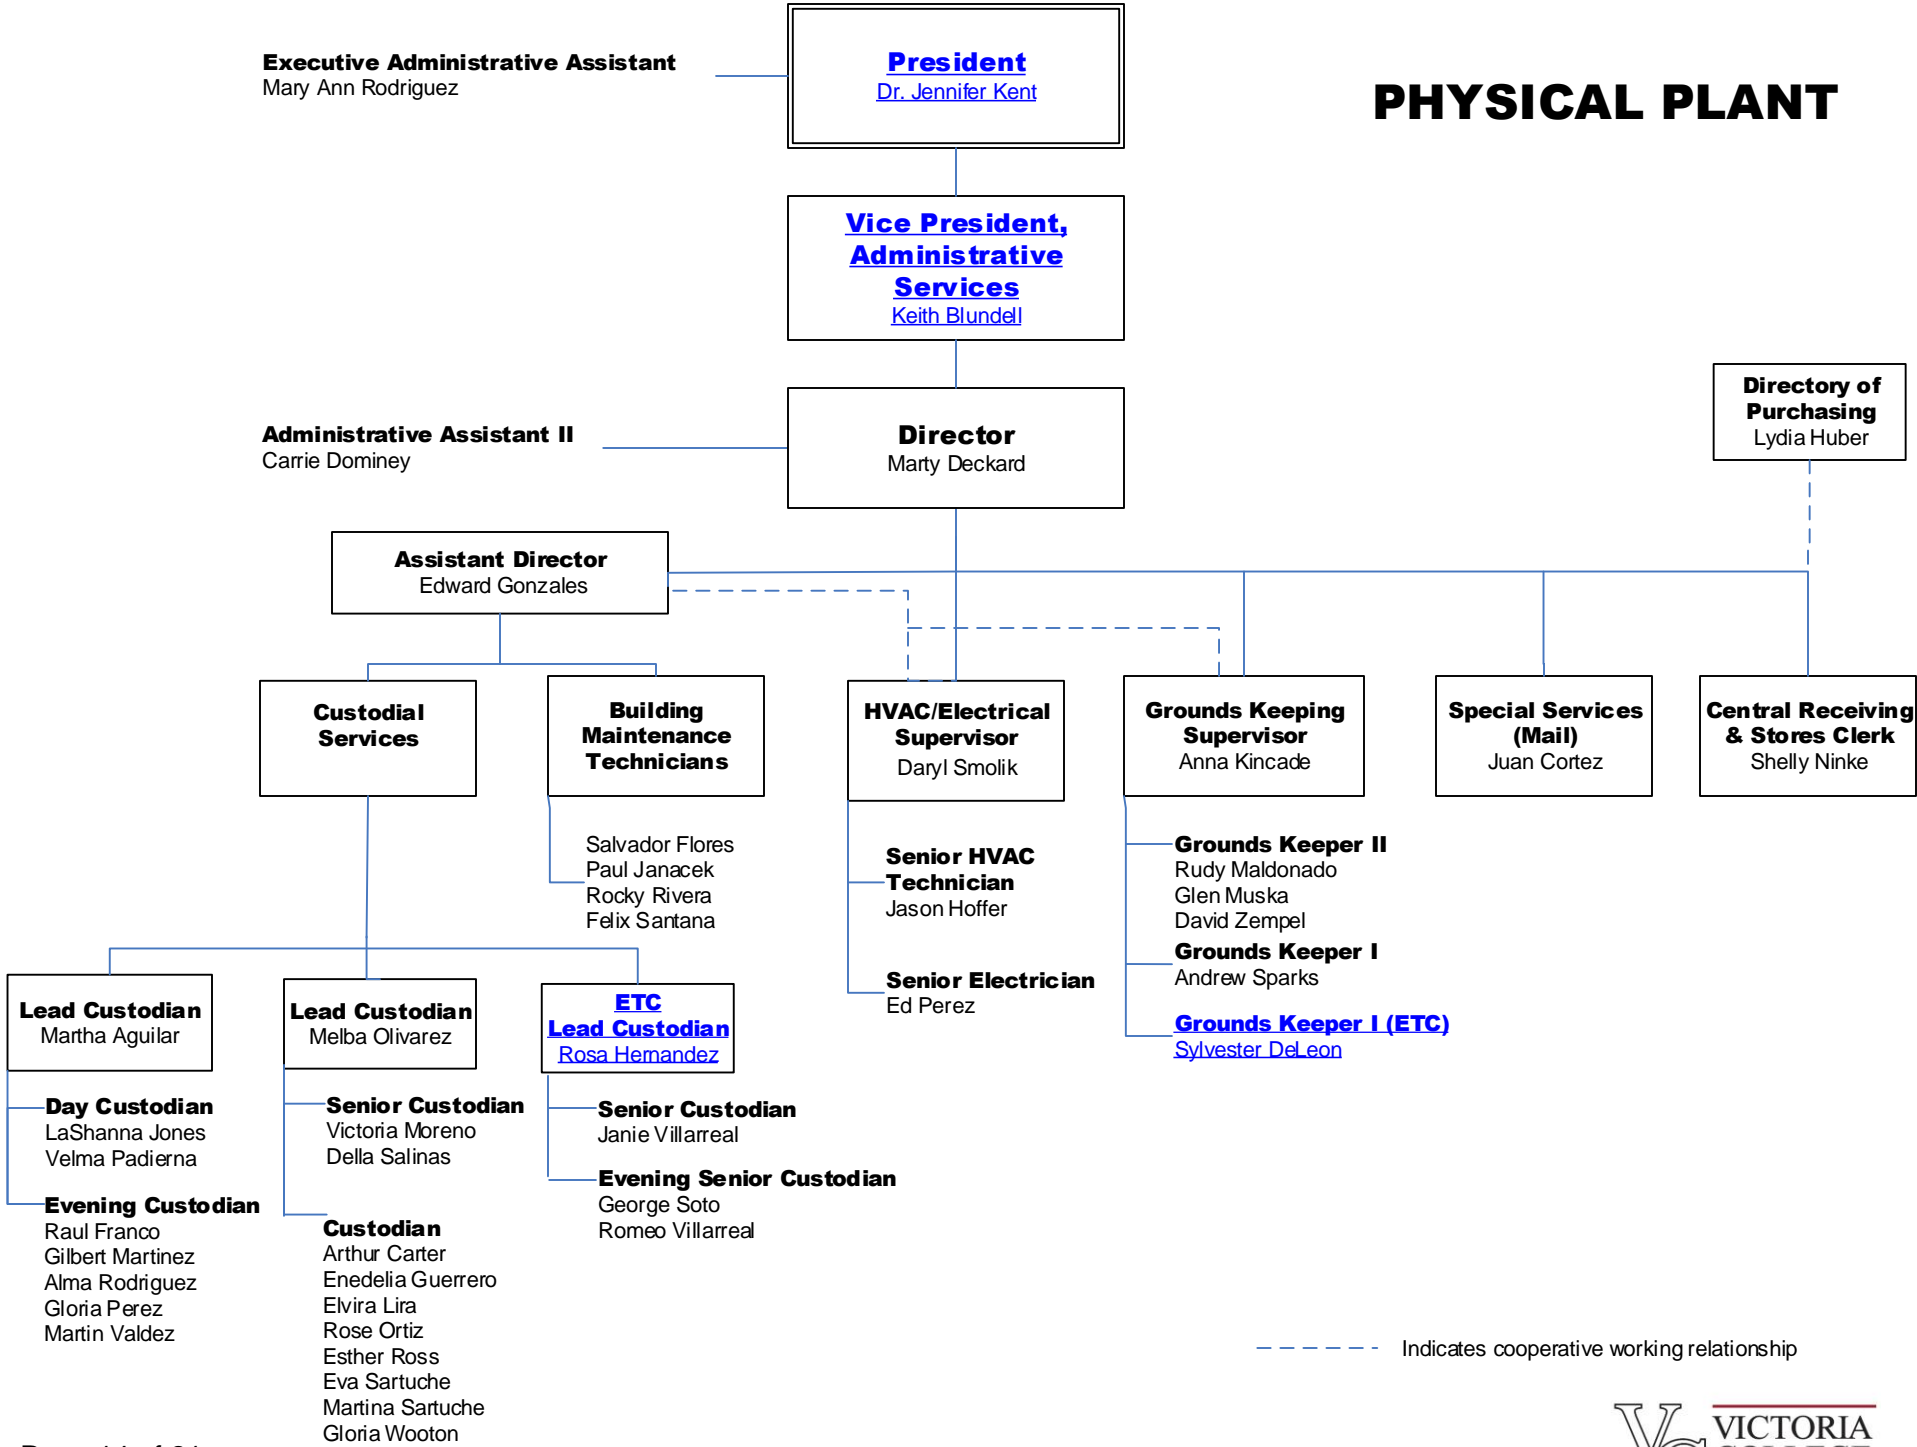

**Assistant Director
of Physical Plant**
Edward Gonzales

- Assistant Manager**
Melissa Robinson
- Administrative Assistant III**
Cindy Finch
- Administrative Assistant I (PT)**
Cindy Leazer
- Academic & Financial Aid Counselor**
Jamie Nobles
- Maintenance (PT)**
Hilario Camarillo
- Custodian**
Roscoe Stephens
- Security Officer (PT)**
[Silverio Rocha](#)
- Testing Specialist I**
Leigh Ann Pirkle

----- Indicates cooperative working relationship

CULTURAL AFFAIRS

TECHNOLOGY SERVICES

STUDENT SERVICES

* Disability Support Services

KEY Center

(Funded through the Department of Education)
(Sponsored by Victoria College)