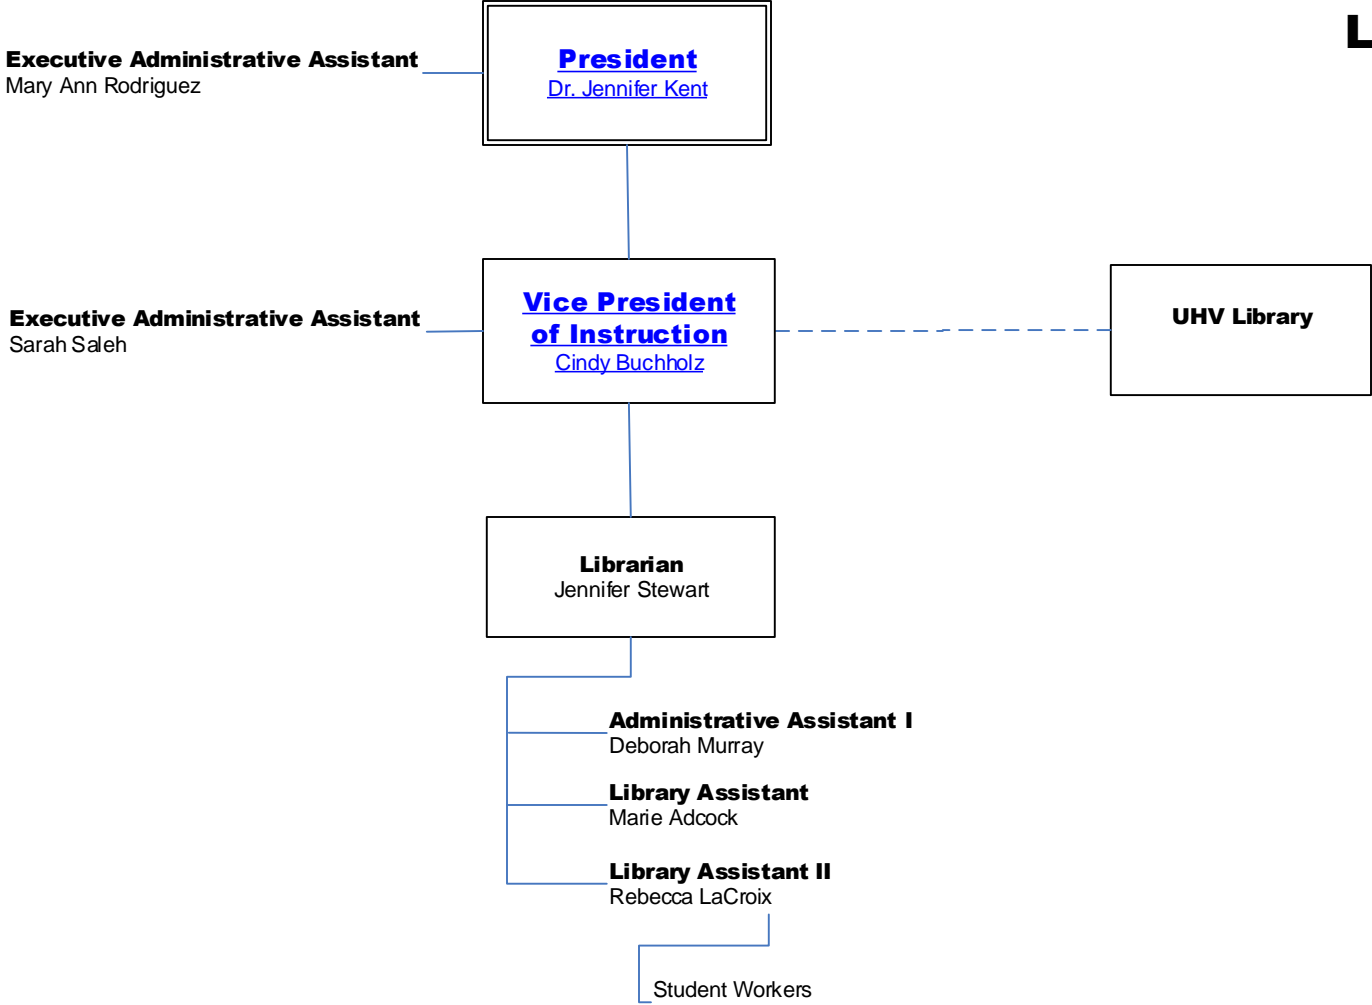

VICTORIA COLLEGE LIBRARY

----- Indicates cooperative working relationship