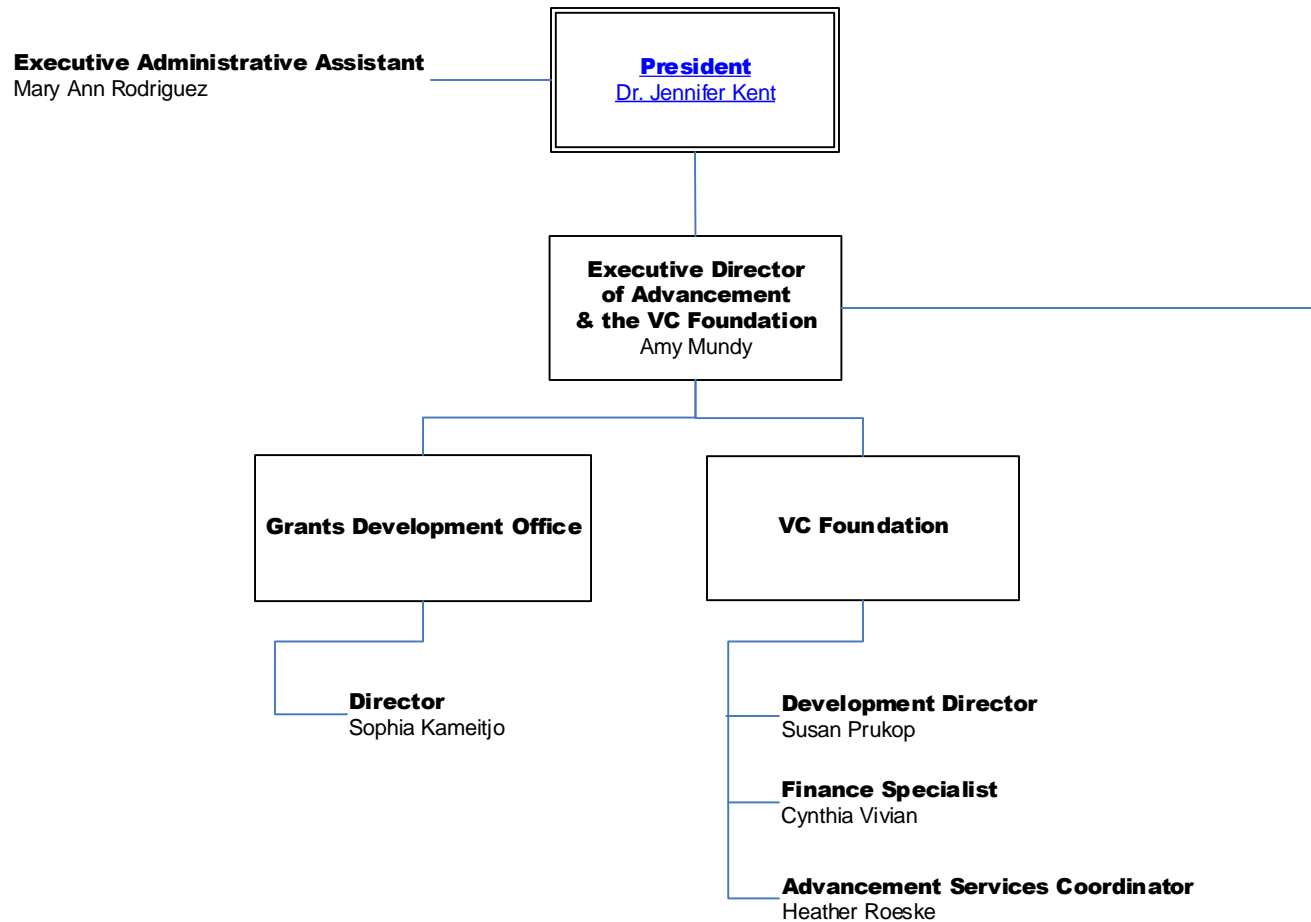

Program Counselor
Magali Silva

Academic Advisor
Joy Sixtos

Administrative Assistant II
Ana Hernandez

Lead Tutor
AlmaJane Musselman

HUMAN RESOURCES

Executive Administrative Assistant
Mary Ann Rodriguez

ADVANCEMENT

VC Foundation Board of Directors

- Penni Gietz, President
- Ben Galvan, Vice President
- Mike Rivet, Secretary
- Gary Worsham, Treasurer
- Luis A. Guerra, Trustee Representative
- Dr. Josie Rivera, Trustee Representative
- John Zacek, Trustee Representative
- Bruce Bauknight, MD
- Bill Blackwell
- Charla Borchers Leon
- Elton E. Calhoun
- Dr. Ruth Constant
- J.J. Craig
- Bill Gibbens
- Judge Beatriz Q. Gonzalez
- Steve Hipes
- Dr. Michael Hummel
- Kathy Hunt
- Clay Kolle
- David McLarry
- Terrell Mullins
- David Murphy
- Kyle Noack
- LuAnn O'Connor
- Carole Oliphant
- Peter Paul Rojas, MD
- Shane Sklar
- Vee Strauss