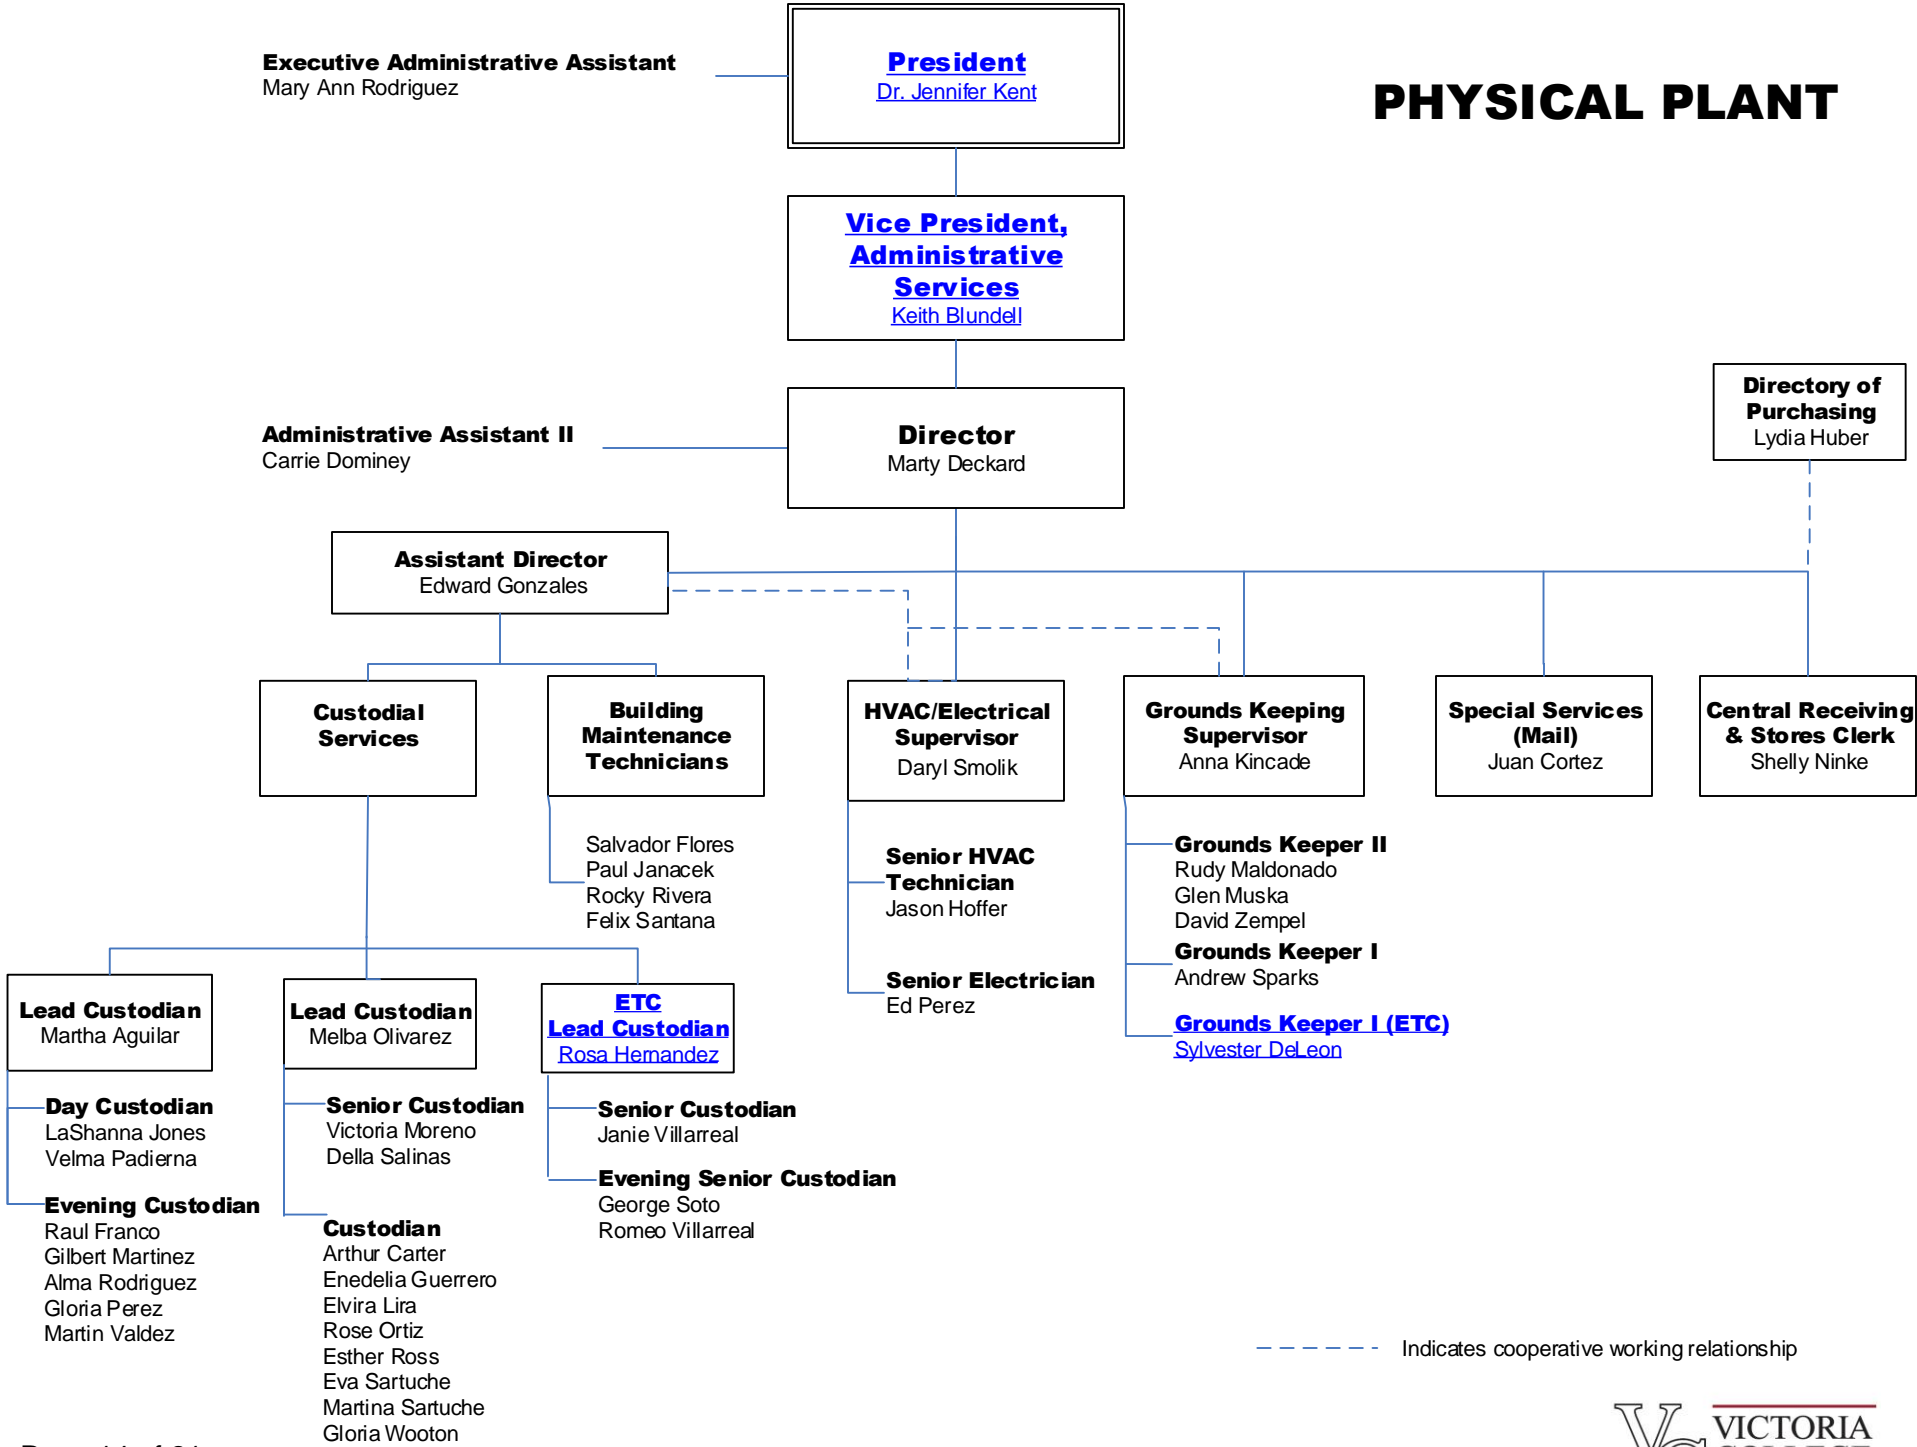

Executive Administrative Assistant
Sarah Saleh

INSTITUTIONAL EFFECTIVENESS, RESEARCH, & ASSESSMENT

VICTORIA COLLEGE LIBRARY

----- Indicates cooperative working relationship

ADMINISTRATIVE SERVICES

PHYSICAL PLANT

----- Indicates cooperative working relationship

CULTURAL AFFAIRS

TECHNOLOGY SERVICES

STUDENT SERVICES

* **Disability Support Services**

KEY Center

(Funded through the Department of Education)
(Sponsored by Victoria College)