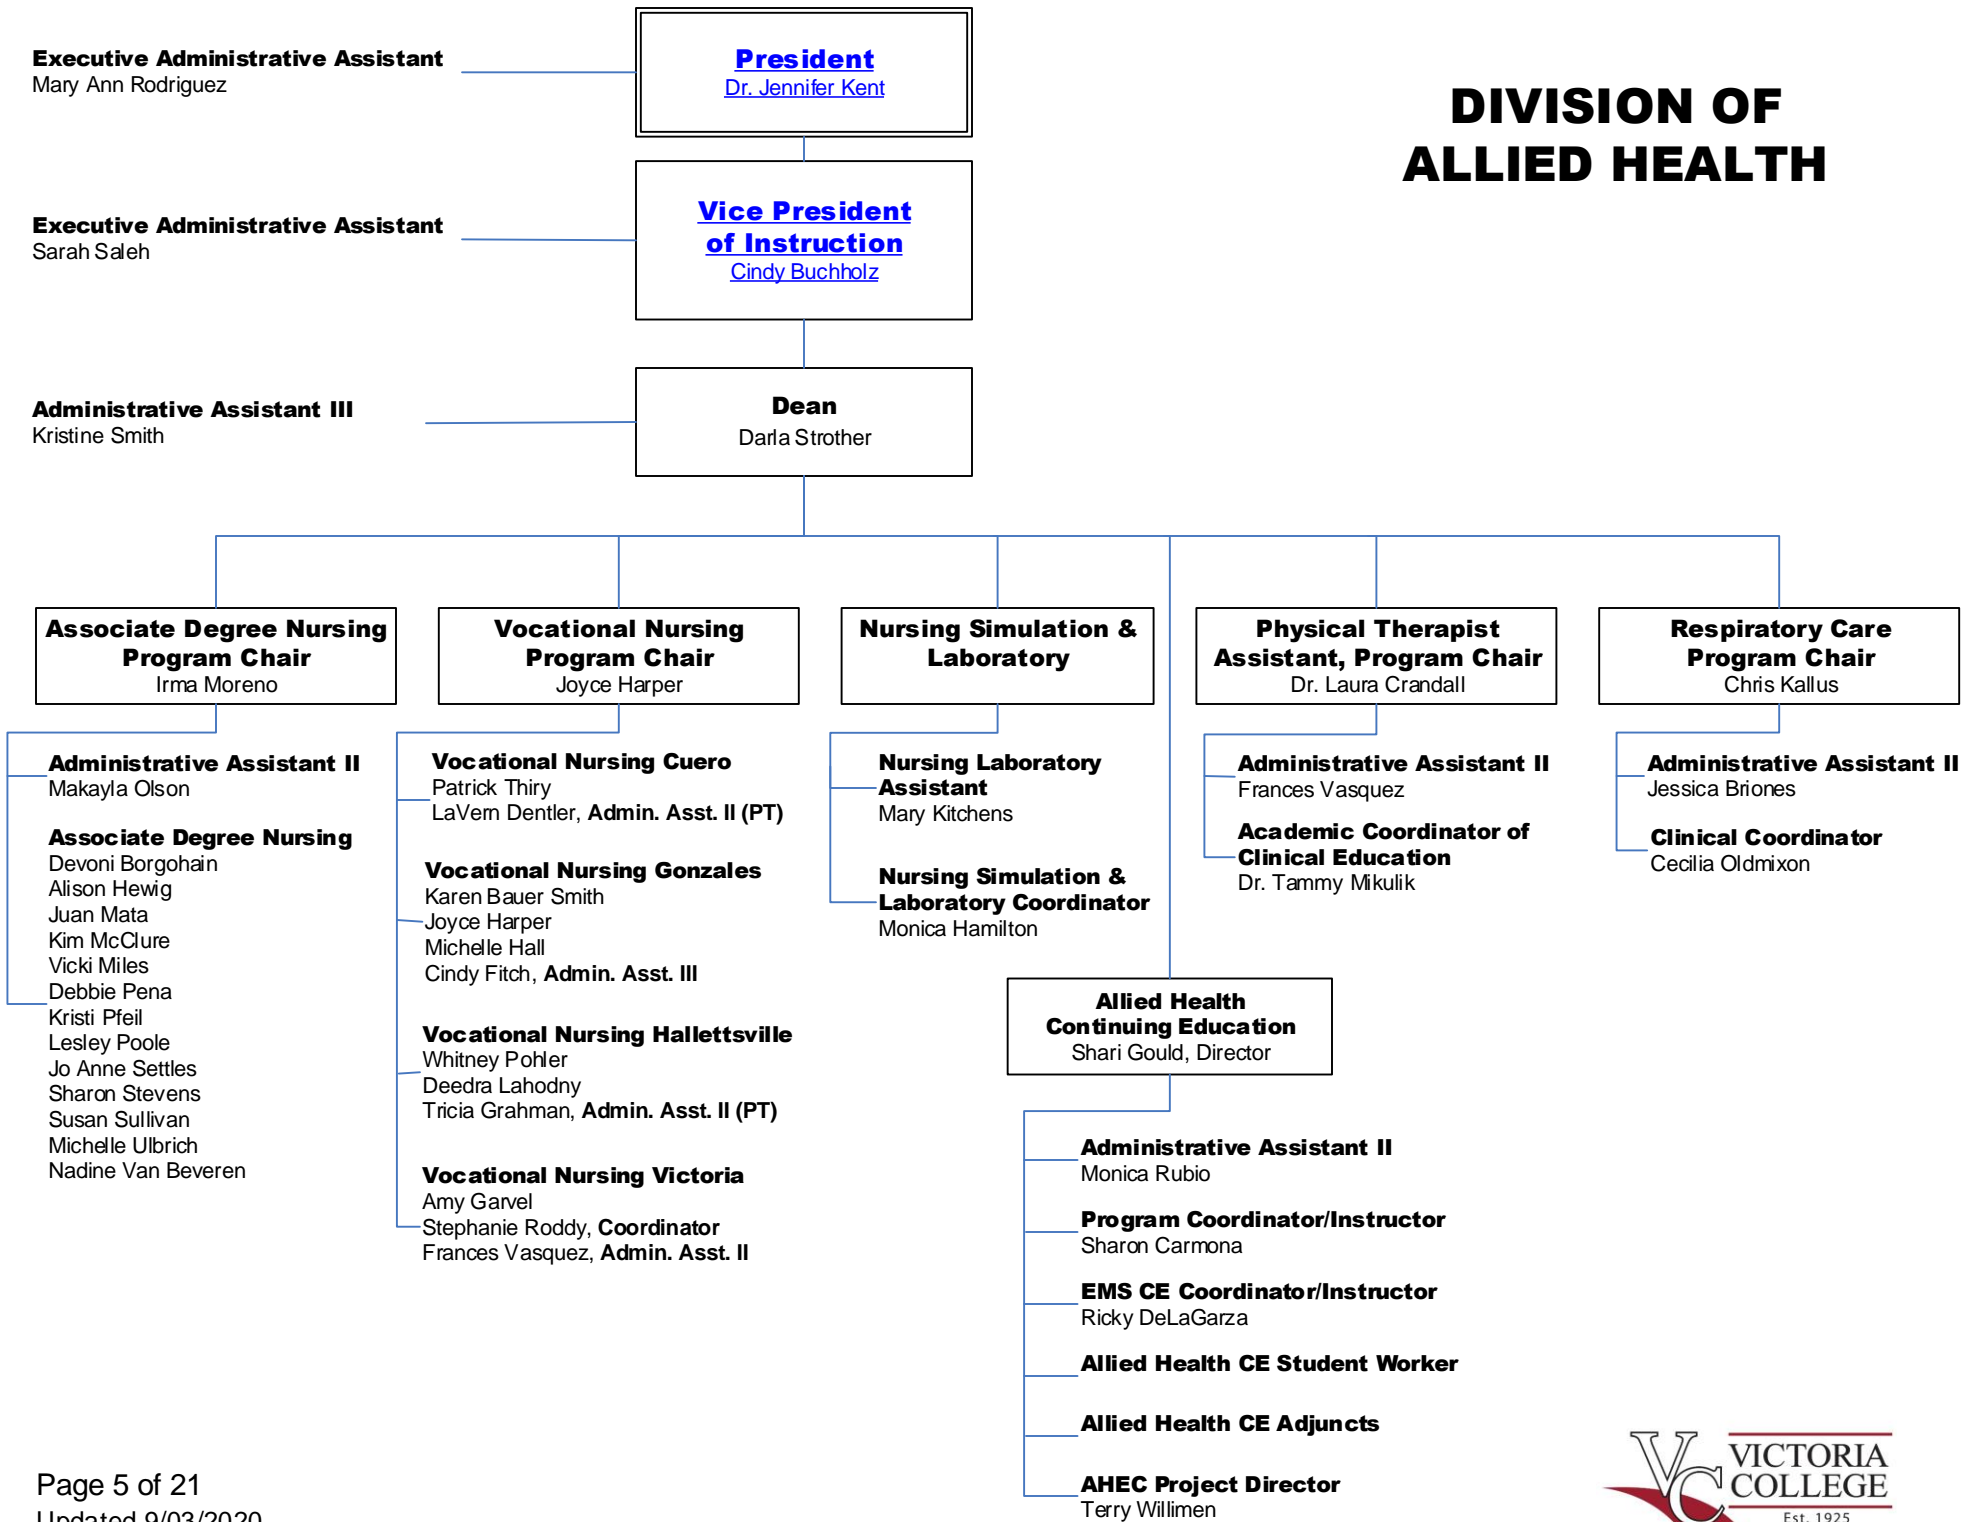

ADMINISTRATION

Board of Trustees
V. Bland Proctor, Chair
Luis A. Guerra, Vice Chair
John E. Zacek, Secretary
Dr. Daniel A. Cano
Catherine R. McHaney
Dr. Josie Rivera
Ronald B. Walker

President
Dr. Jennifer Kent

Executive Director, Human Resources
[Terri Kurtz](#)

Executive Director, Advancement & the VC Foundation
[Amy Mundy](#)

Director, Marketing & Communications
[Darin Kazmir](#)

INSTRUCTION

----- Indicates cooperative reporting relationship

DIVISION OF ACADEMIC SUPPORT & STUDENT SUCCESS

ADULT EDUCATION

DIVISION OF ALLIED HEALTH

DIVISION OF ARTS, HUMANITIES, & SOCIAL SCIENCES

DIVISION OF CAREER & TECHNICAL EDUCATION

*Curriculum Coordinator

DIVISION OF SCIENCE, MATHEMATICS, & PHYSICAL EDUCATION