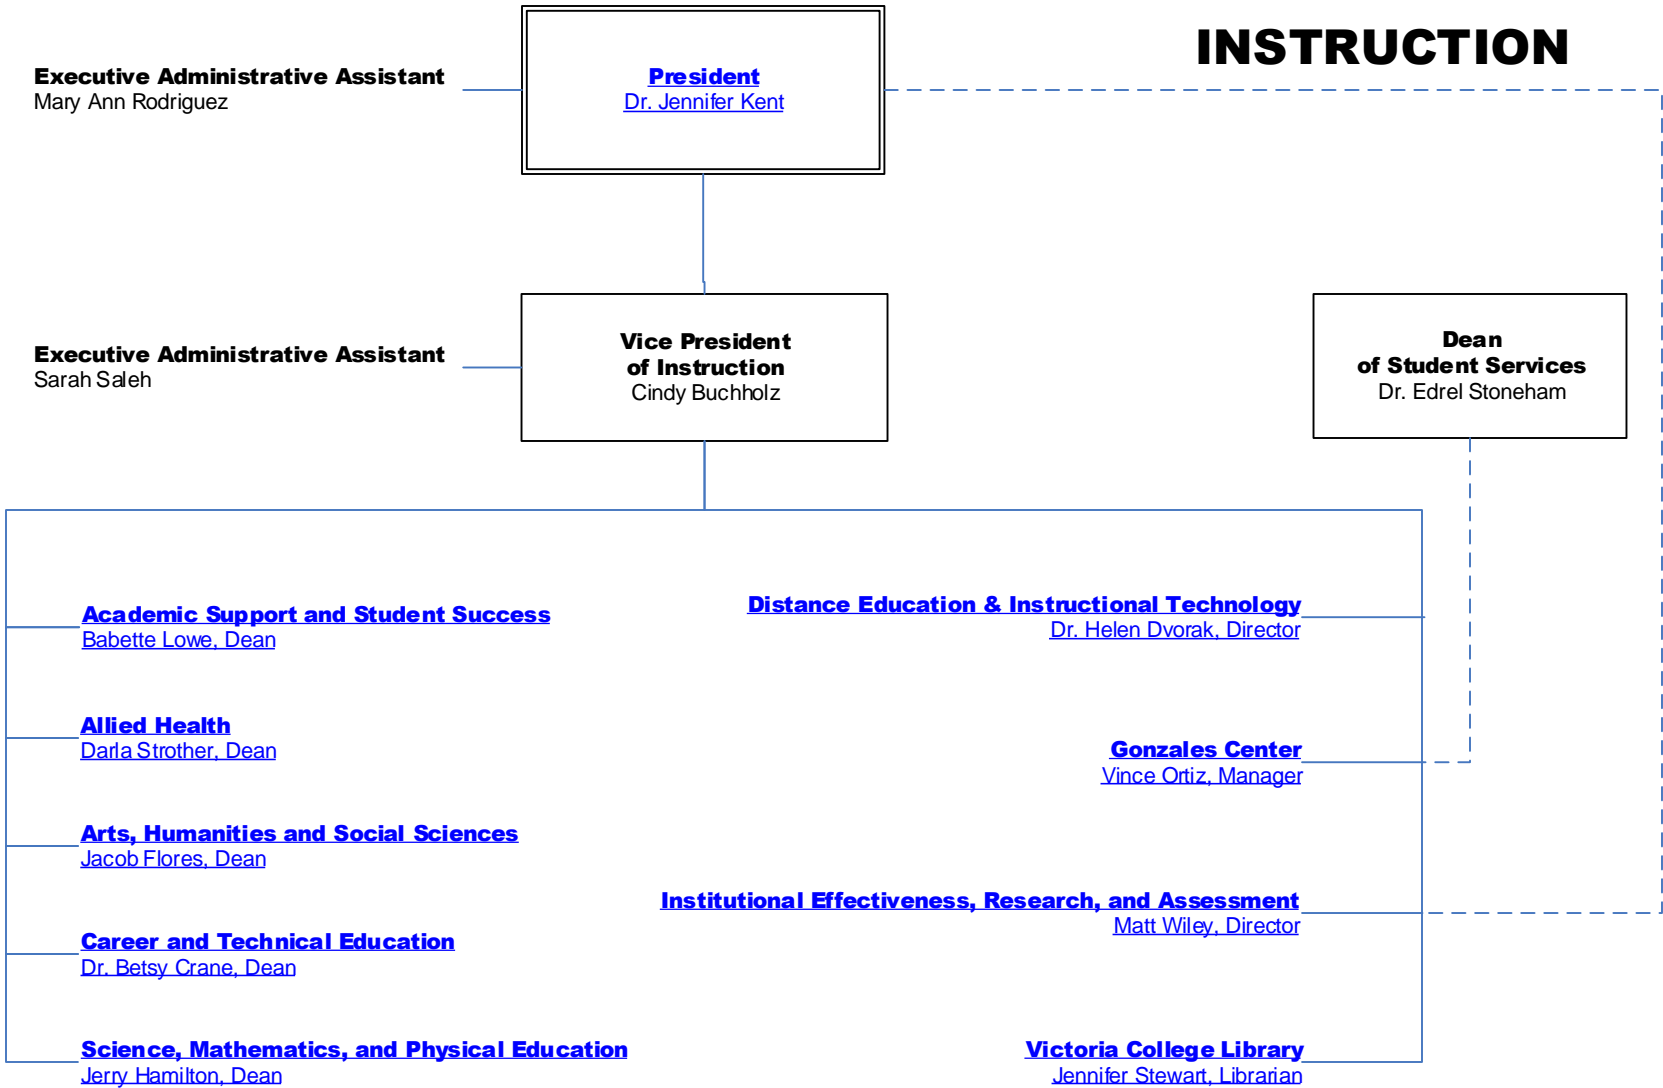

INSTRUCTION

----- Indicates cooperative reporting relationship