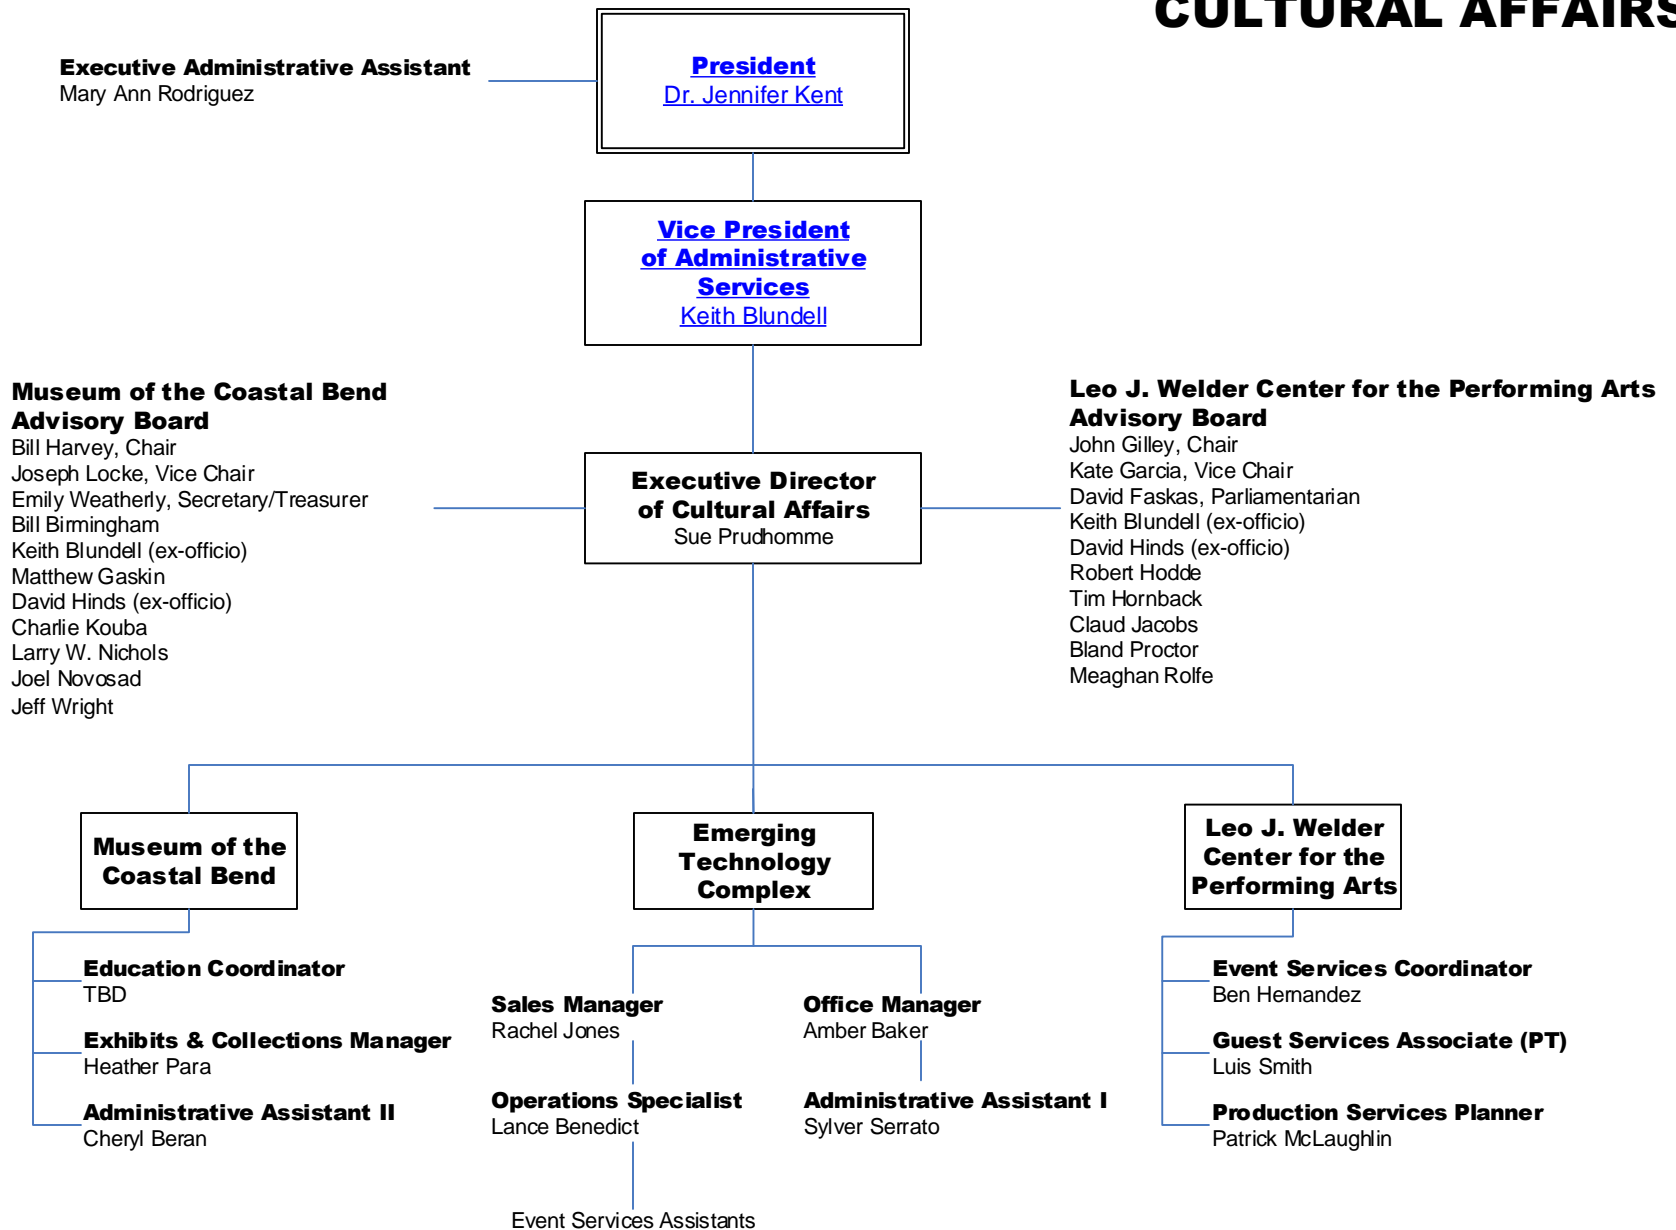

Executive Administrative Assistant
Sarah Saleh

INSTITUTIONAL EFFECTIVENESS, RESEARCH, & ASSESSMENT

VICTORIA COLLEGE LIBRARY

----- Indicates cooperative working relationship

ADMINISTRATIVE SERVICES

PHYSICAL PLANT

----- Indicates cooperative working relationship

CULTURAL AFFAIRS

TECHNOLOGY SERVICES

STUDENT SERVICES

* **Disability Support Services**

KEY Center

(Funded through the Department of Education)
(Sponsored by Victoria College)